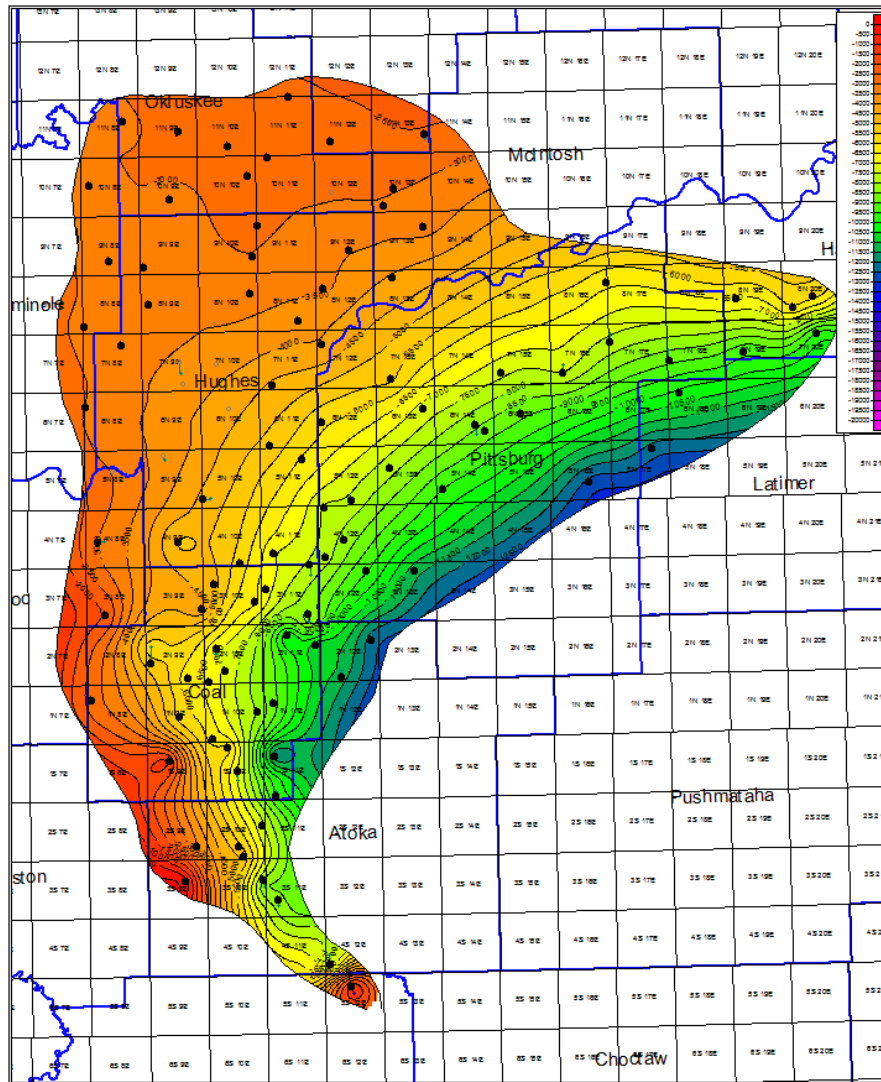

ARKOMA STACK BASIN

104 Wells

Formations:

- Caney
- Mayes
- Woodford
- Misener
- Hunton

Deliverables:

- Petrophysical Analysis

For information on NUTECH's Studies, email us at info@nutechenergy.com, or call 281.812.4030