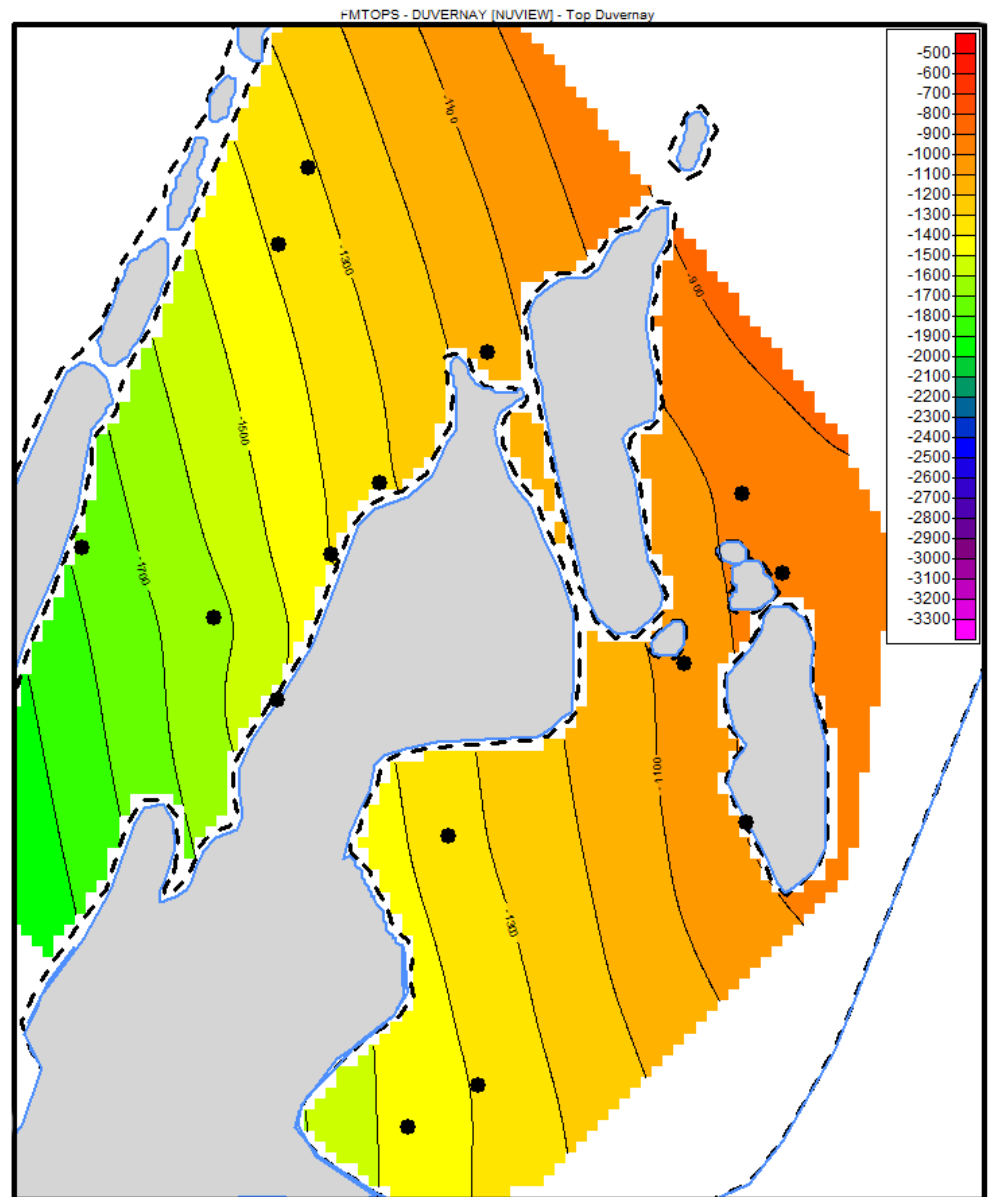

DUVERNAY EAST MINI STUDY

Formations:

- Duvernay

Deliverables:

- Petrophysical Analysis
- Rock Geomechanics

15 Wells

For information on NUTECH's Studies, email us at info@nutechenergy.com, or call 281.812.4030