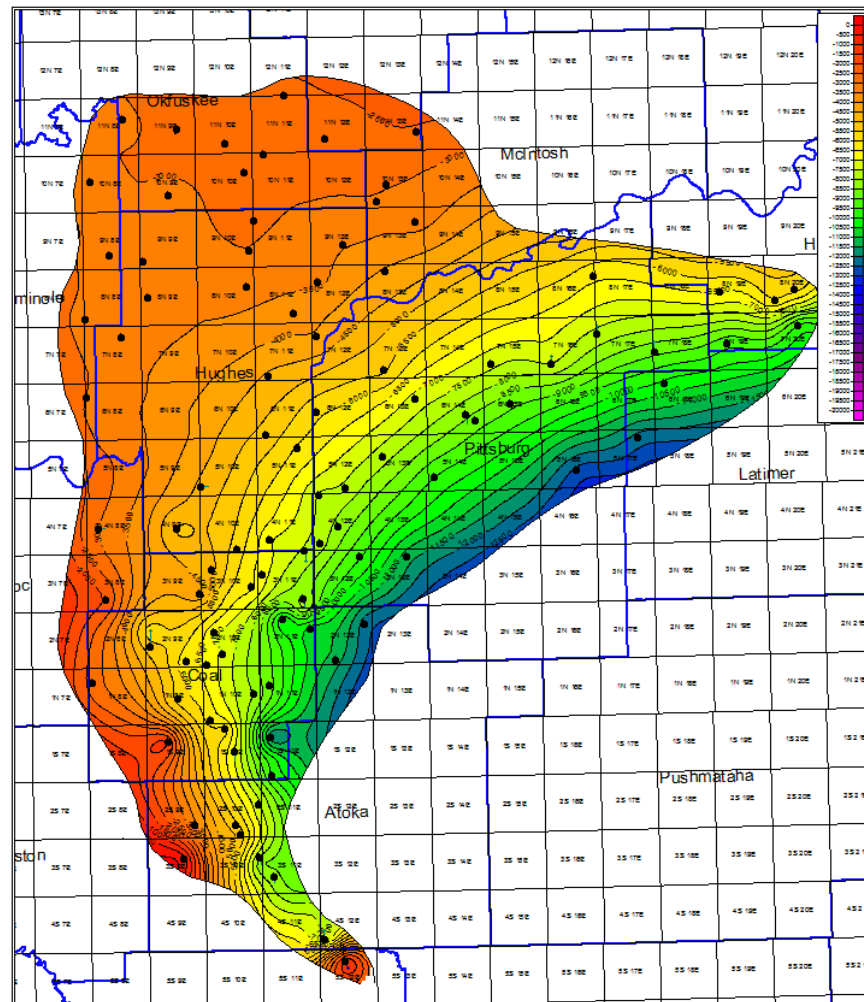

ARKOMA STACK BASIN MINI STUDY

97 Wells

Formations:

- Caney
- Mayes
- Woodford
- Misener
- Hunton

Deliverables:

- Petrophysical Analysis

For information on NUTECH's Studies, email us at info@nutechenergy.com, or call 281.812.4030